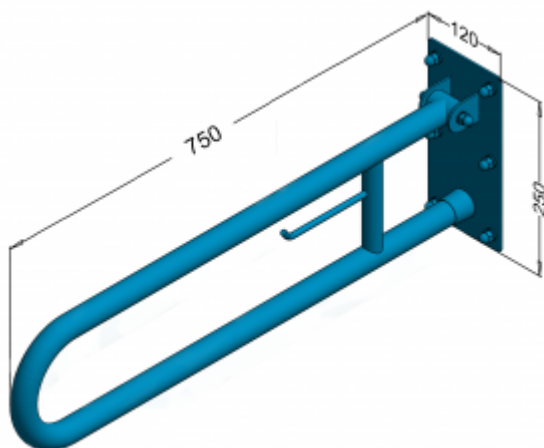

## Arched and tilted handrail for 75cm paper PSP 675P

- Stainless steel cap nuts
- Corrosion-resistant
- Mounting kit included
- Easy to clean

Material	AISI 304 stainless steel
finish	Gloss
Handrail type	Tilting, arched, wall-mounted with space for a spare roll of paper
Handrail length	750 mm
Tube diameter	Ø 32 mm
The wall thickness :	1,5 mm
Maximum capacity	180 kg
Hole diameter	Ø 12 mm
Number of fixing holes:	6
Includes	8x100 mm screws, 12x100 mm plugs

Tilting arch handrail with a place for toilet paper for disabled people, length 750 mm, general-purpose, made of polished stainless steel tube or matte 32 mm diameter. We use this type of handrail in the wc area.