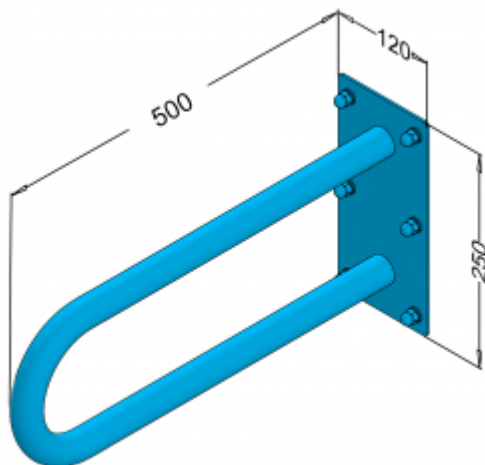

## Arched fixed railing for people with disabilities 50cm PSP 650S

- Stainless steel cap nuts
- Corrosion-resistant
- Mounting kit included
- Easy to clean

Material	AISI 304 stainless steel
finish	Gloss
Handrail type	Tilting, arched, wall mouted
Handrail length	500 mm
Tube diameter	Ø 32 mm
The wall thickness :	1,5 mm
Maximum capacity	180 kg
Hole diameter	Ø 10 mm
Number of fixing holes:	6
Includes	8x100 mm screws, 12x100 mm plugs

Arch fixed wall for disabled people, length 500 mm. general-purpose, made of polished stainless steel tube or matt 32 mm diameter. We use this type of handrail in the washbasin, shower, and toilet area.