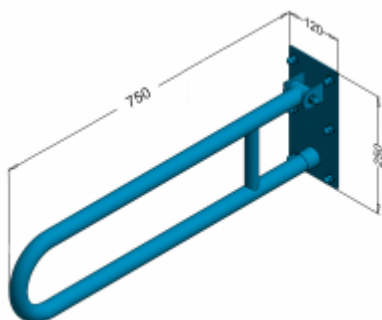

Arched handrail for disabled 75cm PSP 675

- Stainless steel cap nuts
- Corrosion resistant
- Mounting kit included
- Easy to clean

Material	AISI 304 stainless steel
finish	Gloss
Handrail type	Tilting, arched, wall mouted
Handrail length	750 mm
Tube diameter	Ø 32 mm
The wall thickness :	1,5 mm
Maximum capacity	180 kg
Hole diameter	Ø 10 mm
Number of fixing holes:	6
Includes	8x100 mm screws, 12x100 mm plugs

Arch hand-tilt, wall, for disabled people, 750 mm long, general-purpose, made of polished stainless steel tube or matt 32 mm diameter. We use this type of handrail in the washbasin, shower, and toilet area.