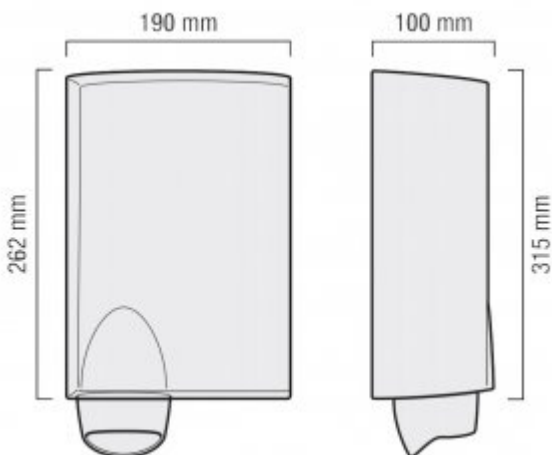

Handy is a modern, automatic dryer that will be perfect for modern public facilities. Switching on and off is initiated by an infrared sensor, it is a non-contact alternative to standard hotel dryers. Handy dryers have a built-in universal AC motor (alternating current motors). AC motors are collector motors that are mostly used in professional hair dryers. What's more, they have a very long service life thanks to the technique of creating strong air flow and high pressure. The expected average lifetime of the AC collector motor is approx. 2000 hours of operation.