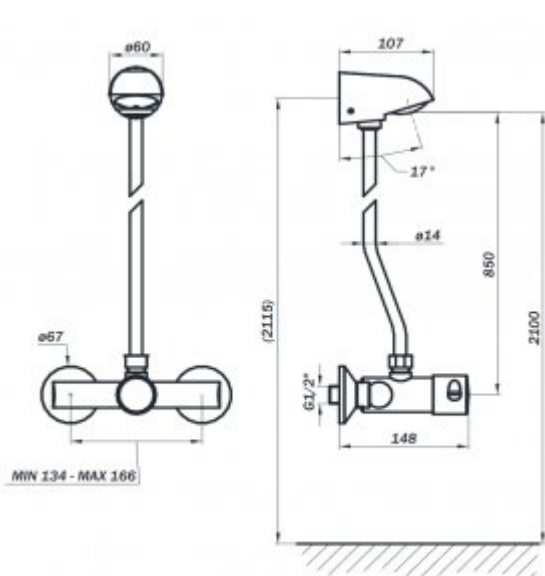

Time battery 8132MIX

- Hand mixer at the button
- The body is made of chrome-plated brass
- Water flow time adjustment
- Tilt-adjustable spout.
- Inlet pipe with wall mounting
- High resistance to vandalism due to the highest quality materials
- Exceptional durability and reliability
- The product is entirely made in the European Union
- Simple operation
- Easy assembly
- 2 years manufacturer's warranty
- PZH certificate, CE declaration

Option	For hot and cold water
Connector	2 x 1/2 "
Mixer	manual mixer in a button
Design	Vandal resistant - chrome plated brass
Water time flow	Standard ~ 15 seconds
Start	By means of the button
Water pressure reductor	lack
Spout	Fixed attached to the wall
Contains	Battery, mounting kit, spout, inlet tube, check valves, masking rosettes, cams

A time shower set with a fixed spout. Most often used in gyms, fitness clubs, swimming pools and schools. An excellent solution for places equipped with surface-mounted water supply.