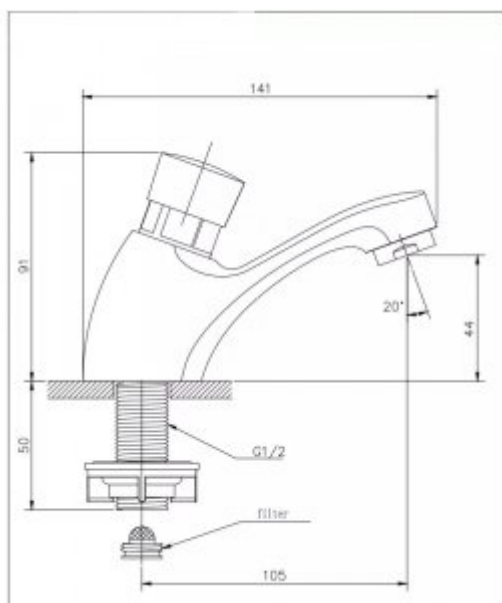

Timed basin faucet TEMPOR on mixed water 9101

- The body is made of chrome-plated brass
- Three variants: 9101 universal, 9101/ M with a concealed mixer, 9101S with a SOFT-PRESS head
- High resistance to vandalism
- Classic pattern
- Exceptional durability and reliability
- Simple operation
- Easy to assemble
- Certificate of the Polish Institute of Hygiene
- CE declaration of conformity
- National Declaration of Performance

| | |
|-------------------|---|
| Option | For cold or mixed water |
| Connector | G1/2 |
| Mixer | Underbasin mixer - only with 9101/ M |
| Design | Chrome-plated brass |
| Water time flow | Adjustable 7 seconds \pm 3 second |
| Start | By means of the button |
| Water temperature | 0-50°C |
| Water pressure | Min 1 bar - Max 6 bar |
| Contains | Battery, mounting kit for the washbasin, filter |

Washbasin time tap with one G1/2 connection, for cold or mixed water. The faucet body is made of brass covered with a chrome layer. There is an aerator in the spout. A single flow of water during start-up lasts 7 seconds \pm 3 seconds. The working water pressure is from 1 to 6 bar. The water temperature range can be 0 - 50 °C. The offered 9101 battery is available in three variants:

- 9101 equipped with one G1 / 2 connection for cold or mixed water;
- 9101 / M with underbasin mixer;
- 9101S with the SOFT-PRESS head.