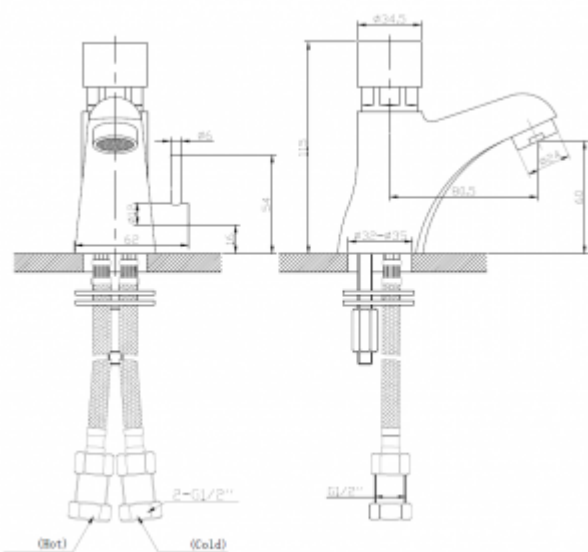

## Timed basin faucet TEMPOR with mixer 9107

- The body is made of chrome-plated brass
- High resistance to vandalism
- Compact size
- Exceptional durability and reliability
- Simple operation
- Easy to assemble
- Certificate of the Polish Institute of Hygiene
- CE declaration of conformity
- National Declaration of Performance

Option	For cold and hot water
Connector	2x G1/2
Mixer	Built-in, operated by lever
Design	Chrome-plated brass
Water time flow	Adjustable 7 seconds $\pm$ 3 second
Start	By means of the button
Water temperature	0-65°C
Water pressure	Min 1 bar - Max 6 bar
Contains	Battery, mounting kit for the washbasin

The washbasin tap with a built-in water mixer is with two flexible connections G1 / 2. The faucet body is made of corrosion-resistant chrome-plated brass. A single flow of water during start-up lasts 7 seconds  $\pm$  3 seconds. The working water pressure can be from 1 to 6 bar. The water temperature range is 0 - 50 °C. The tap has a built-in aerator. In addition, check valves and strainers are included in the set.