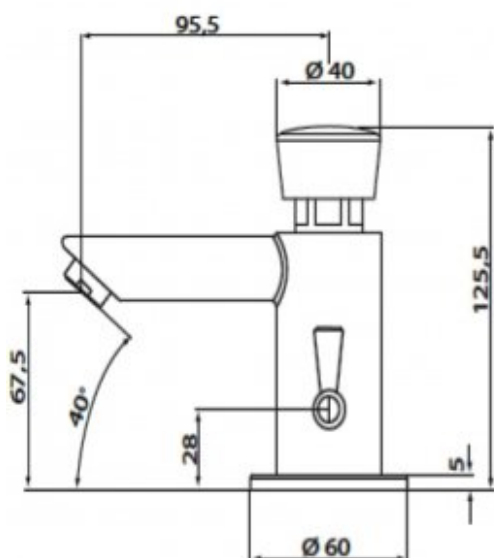

Time battery with mixer 9087

- Hand mixer in the form of a lever located on the side of the battery.
- The body is made of chrome-plated brass
- Water flow time adjustment
- Water pressure reducer
- High resistance to vandalism due to the use of a unique design
- Exceptional durability and reliability
- The product is entirely made in the European Union
- Simple operation
- Easy assembly
- PZH certificate, CE declaration

Option	With mixer
Connector	2 x 1/2"
Mixer	Manual
Supplied	Hot and cold water
Design	Vandal resistant - chrome plated brass
Water time flow	Standard from 8-12 seconds \pm 1 sekunda second
Start	By means of the button
Water pressure reductor	up to 6l / min.
Spout	With an aerator
Contains	Battery, 2 hoses 1/2 ", 350 mm long, 2 1/2" fittings equipped with check valves and seals, mounting kit for the wash basin.

Washbasin timer with a manual mixer in the form of a lever located on the side of the faucet. Thanks to this, the user can adjust the temperature of the water supplied. The modern design of the faucet gives the bathroom class and elegance.