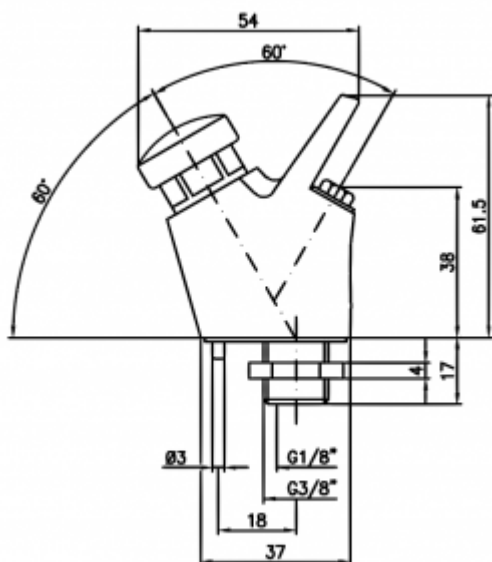

Fountain battery 9053

- Korpus wykonany z mosiądzu pokrytego chromem
- Klasyczny wzór
- Wyjątkowa trwałość i niezawodność
- Produkt w całości wyprodukowany w Unii Europejskiej
- Prosta obsługa
- Łatwy montaż

option	For cold water
connector	3/8
mixer	None
design	Chrome-plated brass
spout	Fixed
start	By means of the button
water pressure reductor	yes
contains	Battery, mounting kit

A fountain faucet, mounted on a countertop or a cold water sink. This battery is often called a source of drinking water. Ideally suited as a water distributor in educational facilities, offices, parks. The source is equipped with a close / open valve with a collar ensuring access to drinking water.