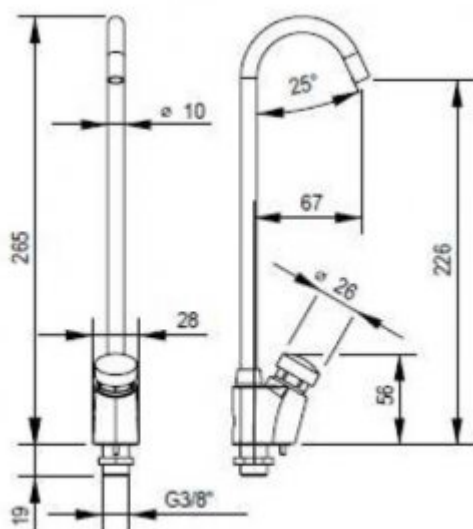

Fountain battery 9054

- Body made of solid brass
- Regulated water pressure
- High resistance to vandalism
- Exceptional durability and reliability
- Simple operation
- Easy assembly
- PZH certificate, CE declaration

Connector	3/8
Mixer	None
Design	Vandal resistant / solid brass finish
Water pressure reductor	Yes

A fountain faucet mounted on a countertop. Ideally suited as a water distributor in educational facilities or offices. The source is equipped with a close/open valve with a collar ensuring access to drinking water.