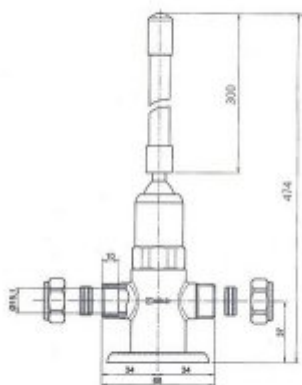

knee battery 9100

- The body is made of chrome-plated brass
 - The rod is made of high quality plastic
 - Water pressure reduction
 - High resistance to vandalism due to the highest quality materials
 - Exceptional durability and reliability
 - Italian product
 - Simple operation
 - Easy assembly
 - 15 years manufacturer's warranty excluding consumable parts
 - PZH certificate, CE declaration
- *9020 washbasin mixer can be used

Option	For mixed water
Connector	1/2"
Mixer	-
Design	Vandal resistant - chrome plated brass
Water time flow	Water flow time : Standard from 8-12 seconds \pm 1 second
Start	by using the stick
Water pressure reductor	: up to 6l / min.
Contains	Battery, mounting kit