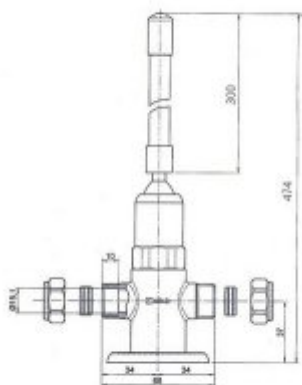

## knee battery 9100

- The body is made of chrome-plated brass
  - The rod is made of high quality plastic
  - Water pressure reduction
  - High resistance to vandalism due to the highest quality materials
  - Exceptional durability and reliability
  - Italian product
  - Simple operation
  - Easy assembly
  - 15 years manufacturer's warranty excluding consumable parts
  - PZH certificate, CE declaration
- \*9020 washbasin mixer can be used

Option	For mixed water
Connector	1/2"
Mixer	-
Design	Vandal resistant - chrome plated brass
Water time flow	Water flow time : Standard from 8-12 seconds $\pm$ 1 second
Start	by using the stick
Water pressure reductor	: up to 6l / min.
Contains	Battery, mounting kit