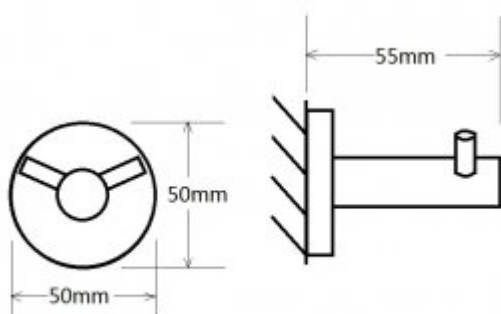

## Bathroom hanger H2

- modern design
- great workmanship
- simple assembly
- long-lasting performance

Material	Stainless steel AISI 304
Finish	Polished or matte
Dimensions	50 x 55 mm
Assembly	Wall

Double bathroom hanger. Mounted to the wall with screws. Made of stainless steel. Finish: matte or polished (gloss).