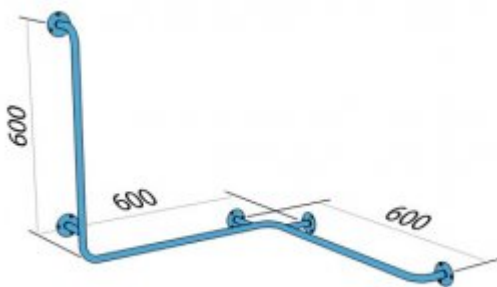

Bathtub and shower rail right 60/60 / 60cm UPPP

- Mounting kit included
- Silicone pads to eliminate unevenness
- Easy to clean

Material	Carbon steel
Finish	Powder coated in white
Type of coating	Polyester paint
Coating thickness	120 μ
Handrail type	Left hand shower
Handrail length	600x600x600 mm
Tube diameter	Ø 25 mm
The wall thickness	1,5 mm
Maximum load	180 kg
Hole diameter	Ø 6,5 mm
Number of fixing holes	15
Includes	3.5x60 mm screws, 10x60 mm plugs

Right handrail for the bathtub left-hand shower mounted to the wall 600x600x600 mm long, made of carbon steel tube with a diameter of 25 mm powder coated white. We use this type of handrail in the bathtub and shower area.