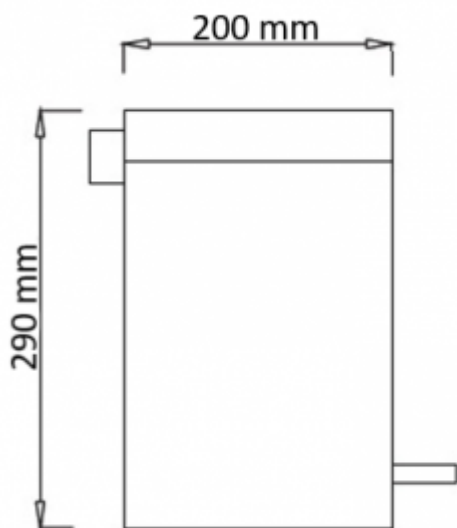

White waste bin C7805B

- The basket is made of chrome steel
- Inner container - it can be removed
- Foot mechanism
- Stylish finish
- Convenient operation
- Solid workmanship
- Capacity 5 liters

Housing	Chrome steel
Finishing	White
Flap	Pedal opened, raised
Dimensions	Diameter 200 mm, Height 290 mm
Capacity	5 L
Mounting	Floor

Functional and elegant, 5-liter basket is made of chromed steel, painted in stripes. The white basket measures 200 x 290 mm. Inside, a removable bucket allows you to replace the garbage bags and makes it easier to keep clean.