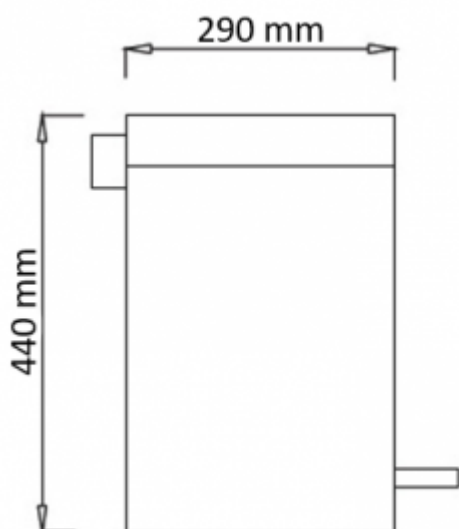

White waste bin C7820B

- The basket is made of chrome steel
- Inner container - it can be removed
- Foot mechanism
- Stylish finish
- Convenient operation
- Solid workmanship
- Capacity 20 liters

Housing	Chrome steel
Finishing	White
Design	Vandal-proof execution
Flap	Pedal opened, raised
Dimensions	Diameter 290 mm, Height 440 mm
Capacity	20 L
Mounting	Floor

The stylish, white pedal basket is a product that is made of durable, striped-painted chrome steel. The capacity of the basket is 20 liters, what's more, inside there is a removable container, which facilitates the exchange of plastic bags and keeping clean. The offered, white waste container also has a convenient foot mechanism that allows you to open the basket without using your hands. The bin cover ensures safe storage of waste and reduces the release of unpleasant odors. The offered 20-liter waste container is perfect for home and offices, restaurants, hotels, offices or schools.