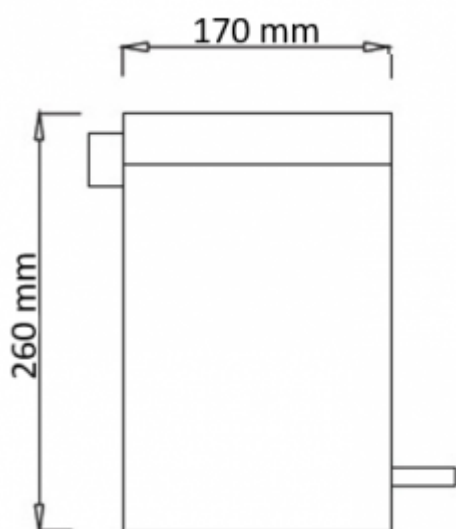

Black waste bin C7803A

- The basket is made of chrome steel
- Inner container - it can be removed
- Foot mechanism
- Stylish finish
- Convenient operation
- Solid workmanship
- Capacity 3 liters

Housing	Chrome steel
Finishing	Black
Flap	Pedal opened, raised
Dimensions	Diameter 170 mm, Height 260 mm
Capacity	3 L
Mounting	Floor

Functional and elegant, the 3-liter basket is made of chromed steel, painted in stripes. The black basket measures 170 x 260 mm. Inside, a removable bucket allows you to replace the garbage bags and makes them easier to keep clean.