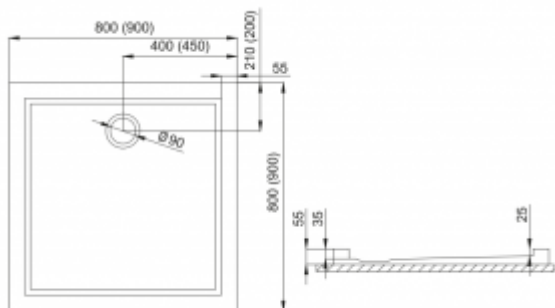

## Shower tray PD91

- Greatly facilitates the use of showers for people with disabilities
- Installation in the floor
- Low profile
- Anti-slip coating

Material	Polyester resin
Color	White
Installation	In the floor
Dimensions	900 x 900 x 35 mm

Non-threshold shower trays significantly improve the comfort of using the shower for disabled people in a wheelchair. Installation at the floor level causes trouble-free rolling of the wheels onto the tiles and shower tray threshold. The non-slip surface improves the safety of people using the shower equipped with a no-threshold shower tray.

The minimum height of the shower tray facilitates installation on the floor and does not require deep cramming into the floor. The shower tray is equipped with a wide drain hole thanks to which service activities are reduced to a minimum.