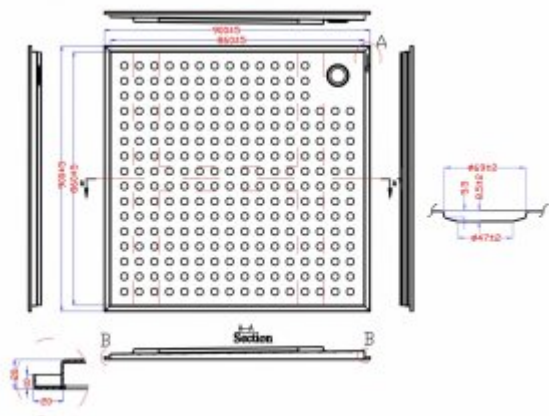

## Stainless steel shower tray PDS90

- Made of AISI 304 stainless steel
- Non-slip coating Inox matte finish
- High resistance to mechanical damage
- High resistance to corrosion and rust
- Fall to the drain
- Easy to clean
- Exceptional durability and reliability
- Easy to assemble
- Certificate of the Polish Institute of Hygiene
- CE declaration of conformity
- National Declaration of Performance

Material	Stainless steel 304
Dimensions	900X900X30 mm
Finishing	Inox 304 Matt

The non-threshold, accessible paddling pool for the disabled is a product made of the highest quality AISI 304 stainless steel, which is characterized by high durability, resistance to mechanical damage and insensitivity to rust and corrosion. The top layer of the paddling pool is smooth and has a non-slip surface to prevent accidents. The total dimension of the ramp area is 776x 776mm. Importantly, the PDS90 shower tray is certified by the Polish Institute of Hygiene, CE Declaration of Conformity and the National Declaration of Performance.