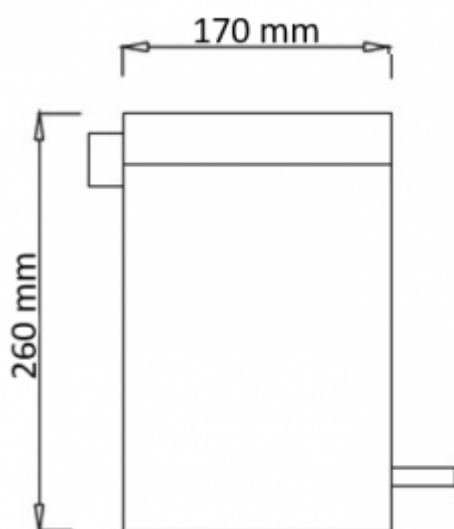

## Black waste bin C7803A

- The basket is made of chrome steel
- Inner container - it can be removed
- Foot mechanism
- Stylish finish
- Convenient operation
- Solid workmanship
- Capacity 3 liters

Housing	Chrome steel
Finishing	Black
Flap	Pedal opened, raised
Dimensions	Diameter 170 mm, Height 260 mm
Capacity	3 L
Mounting	Floor

Functional and elegant, the 3-liter basket is made of chromed steel, painted in stripes. The black basket measures 170 x 260 mm. Inside, a removable bucket allows you to replace the garbage bags and makes them easier to keep clean.