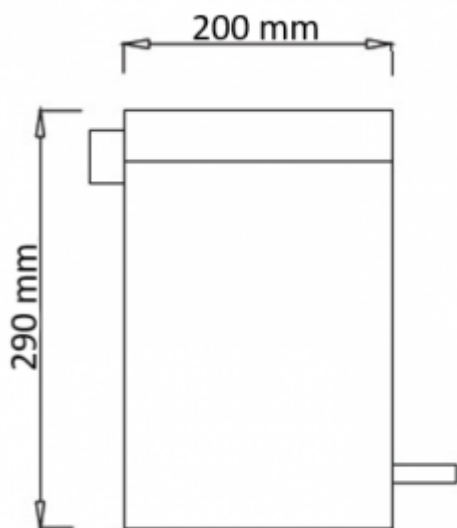

Black waste bin C7805C

- The basket is made of chrome steel
- Inner container - it can be removed
- Foot mechanism
- Stylish finish
- Convenient operation
- Solid workmanship
- Capacity 5 liters

Housing	Chrome steel
Finishing	Black
Flap	Pedal opened, raised
Dimensions	Diameter 200 mm, Height 290 mm
Capacity	5 L
Mounting	Floor

Functional and elegant, 5-liter basket is made of chromed steel, painted in stripes. The black basket measures 200 x 290 mm. Inside, a removable bucket allows you to replace the garbage bags and makes it easier to keep clean.