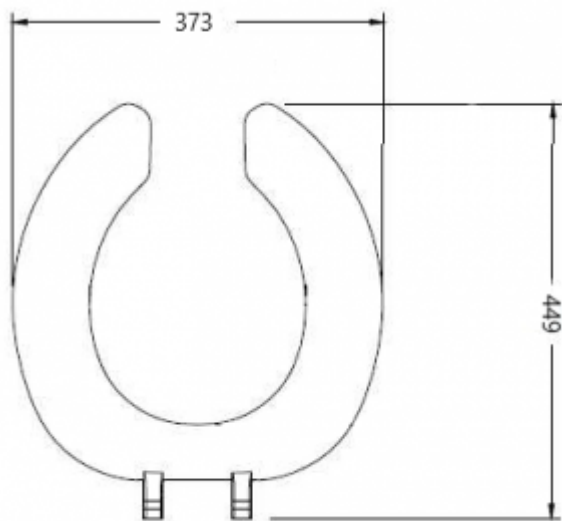

Toilet seat for the disabled DST/21

- Easy to assemble
- Elegant appearance
- Adapted for disabled people
- Slow-closing flap
- Durable material
- Antibacterial coating
- Solid mount

| | |
|-----------------------------|----------------|
| Finish | White |
| Material | Duroplast |
| Adapted for disabled people | Yes |
| Power | 449mm x 373 mm |

The DST / 21 toilet seat is a product designed for toilets designed for the disabled. The board is made of a strong material such as duroplast, it has an antibacterial coating. The whole has a white finish. In addition, the offered toilet seat has the function of a free fall, easy release, and metal hinges. The dimensions of the board are 449mm x 373mm.