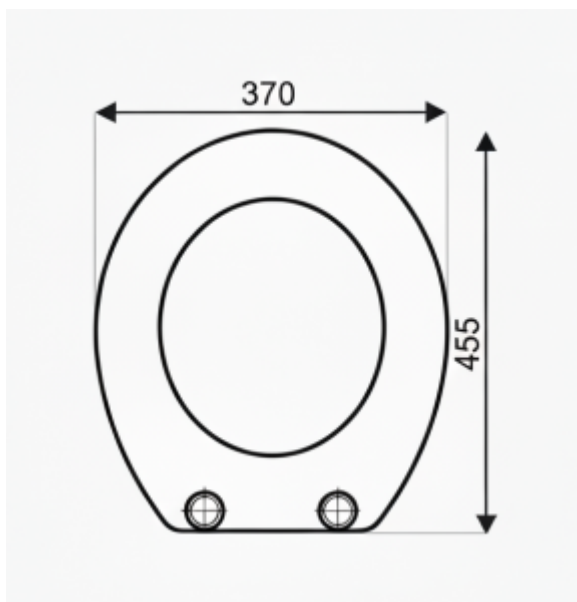

Toilet seat for the disabled DST/23B

- Easy to assemble
- Elegant appearance
- Adapted for disabled people
- Slow-closing flap
- Durable material
- Antibacterial coating
- Solid mount

Finish	White
Material	Duroplast
Power	370x455x460 mm

Soft-close antibacterial toilet seat (white) – model DST/23B

The DST/23B toilet seat is a durable product designed for public bathrooms, combining aesthetic appeal with high resistance to heavy use. This model serves as a complementary equipment element dedicated to ST23 stainless steel toilet bowls. Thanks to its universal white color, the seat also blends perfectly with classic ceramic sanitary ware, fitting seamlessly into any interior design.