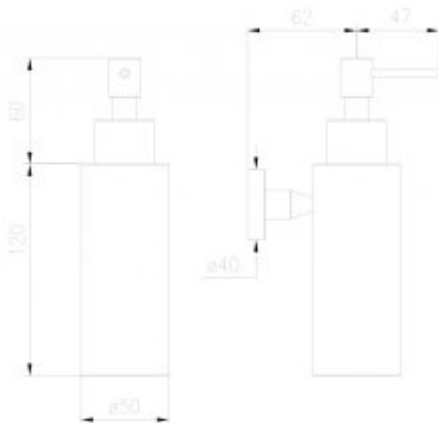

Dispeanser B540

- Made of high-class stainless steel
- Covered with epoxide paint in children-friendly colors
- Vandal-resistant
- Durability and reliability
- Produced in EU
- Easy to use
- Easy to montage
- CE certificate

volume	125 ml
housing	Stainless steel, 1,2 thick
finishing	blue, yellow and red
material	AISI 304
refill	from multipack
montage	wall
includes	Mounting kit

Liquid soap dispenser for the youngest users. Made of high-class stainless steel. Thanks to colors and material, dispenser is not only children-friendly but also durable.