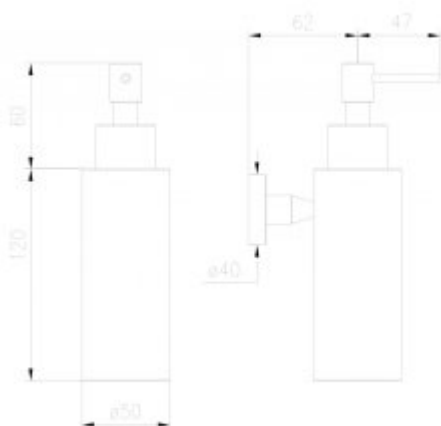

volume	125 ml
housing	Stainless steel, 1,2 thick
finishing	blue, yellow and red
material	AISI 304
refill	from multipack
montage	wall
includes	Mounting kit

Liquid soap dispenser for the youngest users. Made of high-class stainless steel. Thanks to colors and material, dispenser is not only children-friendly but also durable.