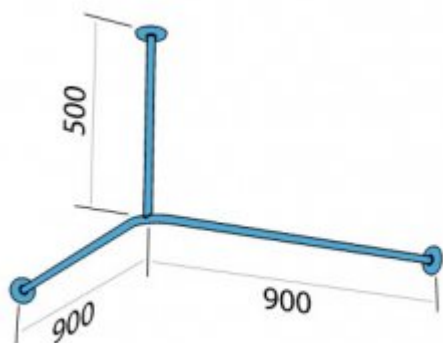

Shower curtain rod 90 / 90cm UP90

- Mounting kit included
- Silicone pads to eliminate unevenness
- Easy to clean

Material	Carbon steel
Finish	Powder-coated in white
Type of coating	Polyester paint
Coating thickness	120 μ
Dimensions	900x900x500 mm
Tube diameter	\varnothing 25 mm
The wall thickness	1,5 mm
Maximum load	120 kg
Hole diameter	\varnothing 6,5 mm
Number of fixing holes	9
Includes	3.5x60 mm screws, 10x60 mm plugs

The shower curtain rod is made of carbon steel tube with a diameter of 25 mm, powder-coated, white enameled, 900 x 900 x 500 mm. This type of shower bar is designed for a shower area and in combination with the PD90 non-threshold shower tray is the optimal solution for people with disabilities.