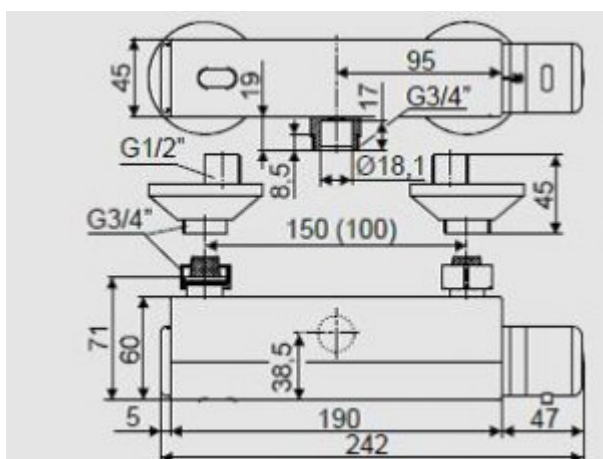

Electric panel 3401B

- Powered by CRP2 6V battery
- Solid brass body, covered in chrome
- Effective look
- START/STOP sensor
- Automatic flush
- Vandal-resistant
- Durability and reliability
- Made in EU
- Easy to use and montage
- PZH and CE certificate

Power	CRP2 6V battery
Connector	2 x 1/2"
Mixer	thermostatic
Design	Vandal-resistant- stainless steel
Water time flow	20 sec.
Start	START/STOP
Sensor range	7 cm
Contains	Shower panel with spout and electronic, montage kit. Does not contain CRP2 6V battery