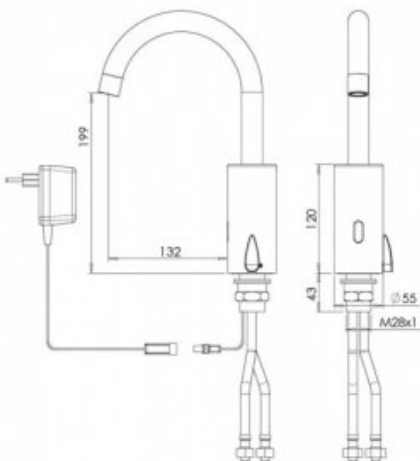

## Electronic photocell battery 3114

- Swivel spout
- Two power options: power 6V AC - 3114
- For hot and cold water
- Solid brass body
- Made in EU
- Vandal-resistant
- Easy to use
- Easy to montage
- PZH and CE certifice

Power	power 6 V
Connector	2 x 3/8"
Mixer	mechanic
Design	Vandal-resistant, brass covered with chrome
Water time flow	6 l/min
Start	Photocell
Sensor range	30 cm
Spout	Equipped in vandal-resistant aerator
Contains	Battery, 2 tubes 3/8" mounting box with seals.Does not include power and bettery CRP2