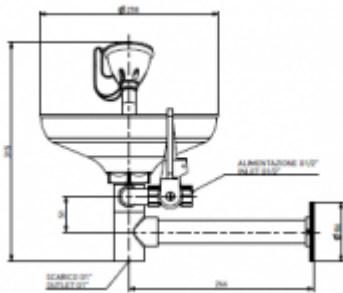

## Eyelet

- Eye wash for emergency situations.
- With drain pan.
- Two heads protected with dust caps and dirt.
- Operated with a convenient lever.

Connection	:1/2 "W: 1"
Minimum water pressure	2 bars
Design	Epoxy varnish finish
Water flow time	12 l / min

Double eyelet with a bowl made of high quality ABS plastic. Wall mounted. Operated with a side lever.