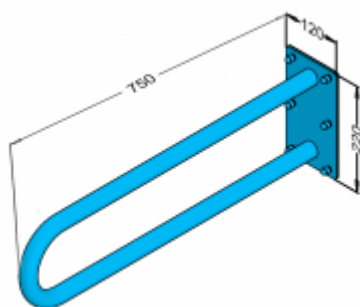

## Fixed arch handle 70cm 32-UR7s

- Screw covers
- Mounting kit included
- Silicone pads to eliminate unevenness
- Easy to clean

Material	Carbon steel
Finish	Powder coated in white
Type of coating	Polyester paint
Coating thickness	120 μ
Handrail type	Fixed, arched, wall
Handrail length	700 mm
Tube diameter	Ø 32mm
The wall thickness	1,5 mm
Maximum load	180 kg
Hole diameter	Ø 6,5 mm
Number of fixing holes	6
Includes	3.5x60 mm screws, 10x60 mm plugs

Handrail for disabled people, arched, fixed, 700 mm long, general-purpose, made of 32 mm diameter carbon steel tube, white powder coated. We use this type of handrail in the washbasin, shower, and toilet area.