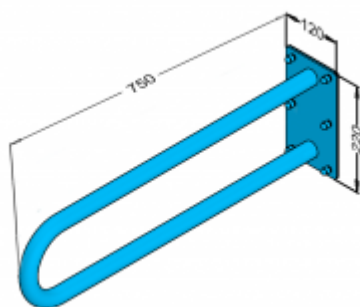

## Fixed arch handle 70cm 32-UR7s

- Screw covers
- Mounting kit included
- Silicone pads to eliminate unevenness
- Easy to clean

Material	Carbon steel
Finish	Powder coated in white
Type of coating	Polyester paint
Coating thickness	120 $\mu$
Handrail type	Fixed, arched, wall
Handrail length	700 mm
Tube diameter	$\varnothing$ 32mm
The wall thickness	1,5 mm
Maximum load	180 kg
Hole diameter	$\varnothing$ 6,5 mm
Number of fixing holes	6
Includes	3.5x60 mm screws, 10x60 mm plugs

Handrail for disabled people, arched, fixed, 700 mm long, general-purpose, made of 32 mm diameter carbon steel tube, white powder coated. We use this type of handrail in the washbasin, shower, and toilet area.