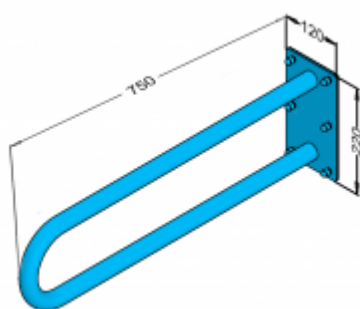

Fixed arch handle 70cm 32-UR7S-9005

- Smooth edges to prevent accidental catching and injury
- Maximum lifting capacity of 180 kg
- Made of carbon steel
- Mounting kit included
- Silicone pads to eliminate unevenness
- Black finish
- Easy to clean
- Certificate of the Polish Institute of Hygiene
- CE declaration of conformity
- National Declaration of Performance

Material	Carbon steel
Finish	Powder coated in black
Type of coating	Polyester paint
Coating thickness	120 μ
Handrail type	Fixed, arched, wall
Handrail length	700 mm
Tube diameter	Ø 32mm
The wall thickness	1,5 mm
Maximum load	180 kg
Hole diameter	Ø 9 mm
Number of fixing holes	6

Handrail for disabled people, arched, fixed, 700 mm long, general-purpose, made of 32 mm diameter carbon steel tube, black powder coated. We use this type of handrail in the washbasin, shower, and toilet area.