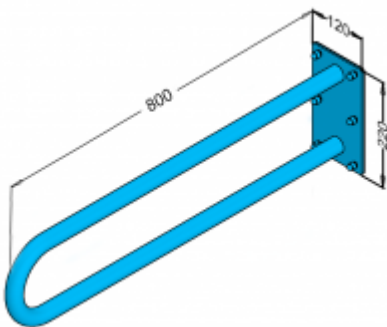

Fixed arch railing 80cm 32-UR8s

- Screw covers
- Mounting kit included
- Silicone pads to eliminate unevenness
- Easy to clean

Material	Carbon steel
Finish	Powder coated in white
Type of coating	Polyester paint
Coating thickness	120 μ
Handrail type	Fixed, arched, wall
Handrail length	800 mm
Tube diameter	\varnothing 32mm
The wall thickness	1,5 mm
Maximum load	180 kg
Hole diameter	\varnothing 6,5 mm
Number of fixing holes	6
Includes	3.5x60 mm 6x60 mm screws, 10x60 mm plugs, 10x60 mm plugs

Handrail for disabled people, arched, fixed, 800 mm long, general-purpose, made of 32 mm diameter carbon steel tube, white powder coated. We use this type of handrail in the washbasin, shower, and toilet area.