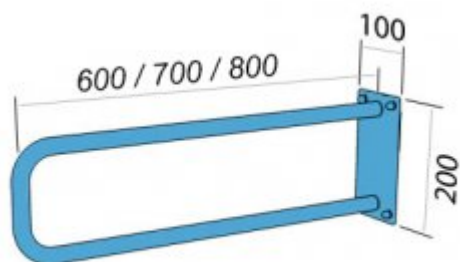

Fixed arched railing 50cm UR5S-9005

- Screw covers
- Mounting kit included
- Silicone pads to eliminate unevenness
- Easy to clean

Material	Carbon steel
Finish	Black
Type of coating	Polyester paint
Coating thickness	120 μ
Handrail type	Fixed, arched, wall
Handrail length	600 mm
Tube diameter	\varnothing 25 mm
The wall thickness	1,5 mm
Maximum load	180 kg
Hole diameter	\varnothing 6,5 mm
Number of fixing holes	4
Includes	6x60 mm screws, 10x60 mm plugs

Handrail for disabled people, arched, fixed, 600 mm long, general-purpose, made of 25 mm diameter carbon steel tube, black powder coated. We use this type of handrail in the washbasin, shower, and toilet area.