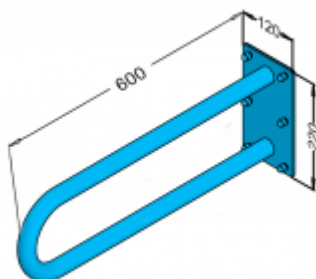

## Fixed arched railing 60cm 32-UR6s

- Screw covers
- Mounting kit included
- Silicone pads to eliminate unevenness
- Easy to clean

Material	Carbon steel
Finish	Powder coated in white
Type of coating	Polyester paint
Coating thickness	120 $\mu$
Handrail type	Fixed, arched, wall
Handrail length	600 mm
Tube diameter	$\varnothing$ 32mm
The wall thickness	1,5 mm
Maximum load	180 kg
Hole diameter	$\varnothing$ 6,5 mm
Number of fixing holes	6
Includes	6x60 mm screws, 10x60 mm plugs

Handrail for disabled people, arched, fixed, 600 mm long, general-purpose, made of 32 mm diameter carbon steel tube, white powder coated. We use this type of handrail in the washbasin, shower, and toilet area.