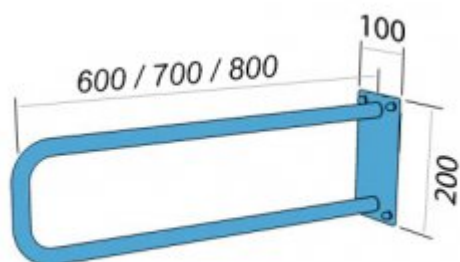

Fixed arched railing 60cm UR6s

- Screw covers
- Mounting kit included
- Silicone pads to eliminate unevenness
- Easy to clean

| | |
|------------------------|--------------------------------|
| Material | Carbon steel |
| Finish | white |
| Type of coating | Polyester paint |
| Coating thickness | 120 μ |
| Handrail type | Fixed, arched, wall |
| Handrail length | 600 mm |
| Tube diameter | Ø 25 mm |
| The wall thickness | 1,5 mm |
| Maximum load | 180 kg |
| Hole diameter | Ø 6,5 mm |
| Number of fixing holes | 4 |
| Includes | 6x60 mm screws, 10x60 mm plugs |

Handrail for disabled people, arched, fixed, 600 mm long, general-purpose, made of 25 mm diameter carbon steel tube, white powder coated. We use this type of handrail in the washbasin, shower, and toilet area.