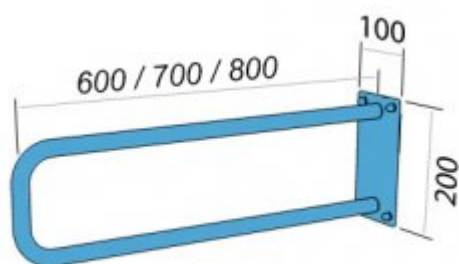

Fixed arched railing 70cm UR7S-9005

- Screw covers
- Mounting kit included
- Silicone pads to eliminate unevenness
- Easy to clean

Material	Carbon steel
Finish	Black
Type of coating	Polyester paint
Coating thickness	120 μ
Handrail type	Fixed, arched, wall
Handrail length	700 mm
Tube diameter	\varnothing 25 mm
The wall thickness	1,5 mm
Maximum load	180 kg
Hole diameter	\varnothing 6,5 mm
Number of fixing holes	4
Includes	6x60 mm screws, 10x60 mm plugs

Handrail for disabled people, arched, fixed, 700 mm long, general-purpose, made of 25 mm diameter carbon steel tube, black powder coated. We use this type of handrail in the washbasin, shower, and toilet area.