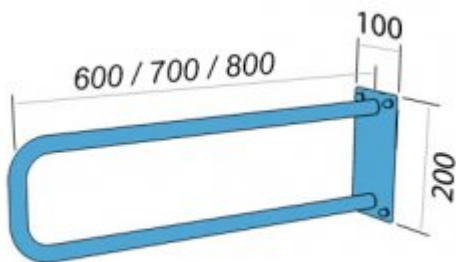

## Fixed arched railing 80cm UR8S-9005

- Screw covers
- Mounting kit included
- Silicone pads to eliminate unevenness
- Easy to clean

Material	Carbon steel
Finish	Black
Type of coating	Polyester paint
Coating thickness	120 μ
Handrail type	Fixed, arched, wall
Handrail length	800 mm
Tube diameter	Ø 25 mm
The wall thickness	1,5 mm
Maximum load	180 kg
Hole diameter	Ø 6,5 mm
Number of fixing holes	4
Includes	6x60 mm screws, 10x60 mm plugs

Handrail for disabled people, arched, fixed, 700 mm long, general-purpose, made of 25 mm diameter carbon steel tube, black powder coated. We use this type of handrail in the washbasin, shower, and toilet area.