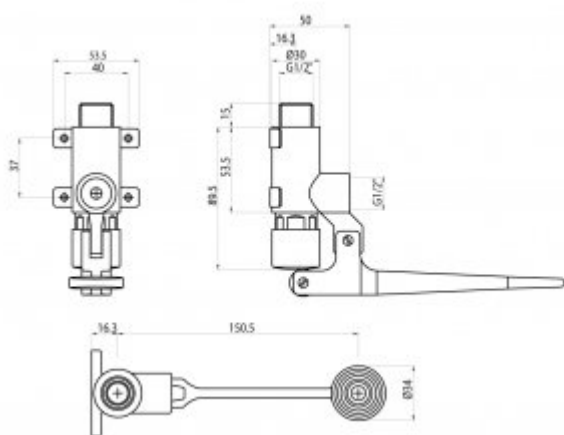

foot battery 9057

- Pedal running
- Wall or floor mounting
- The body is made of chrome-plated brass
- High resistance to vandalism due to the highest quality materials
- Exceptional durability and reliability
- Italian product
- Simple operation
- Easy assembly
- PZH certificate, CE declaration
- * Possibility of using 9020 under-basin mixer

option	For mixed water
connector	G1/2
mixer	None
design	Chrome plated brass
water time flow	Adjustable from 10 seconds \pm 3 second
start	By using the pedal button
water pressure reductor	up to 6l / min
contains	Battery, mounting kit