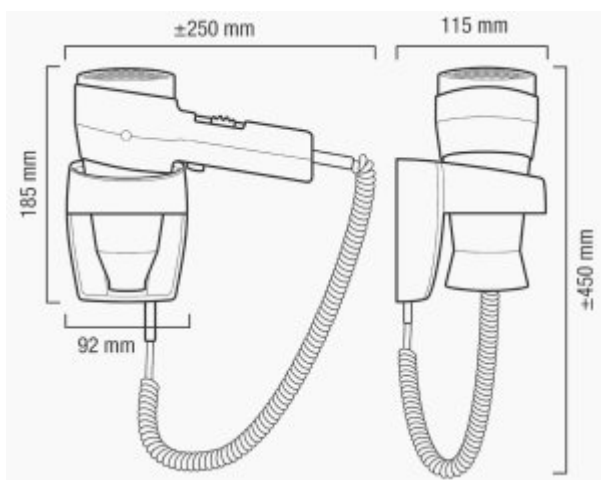

Hair dryer R501

- Ripple wire SECURITY heating element
- Slide switch: 2 airflow settings, 3 air temperature settings
- COOL air setting
- On/Off push button
- Concentrator nozzle
- Wall holder with On/Off safety switch

Assembly type	Wall-Mounted
Finish	Black
ElectroStop system	No
Slide switch	2 airflow settings, 3 air temperature settings
Power	1200 W

The ACTION SUPER PLUS 1200 BLACK hair dryer is a small and elegant product that is perfect as equipment for hotel bathrooms. The R501 dryer is made in Switzerland and is suitable for wall mounting.