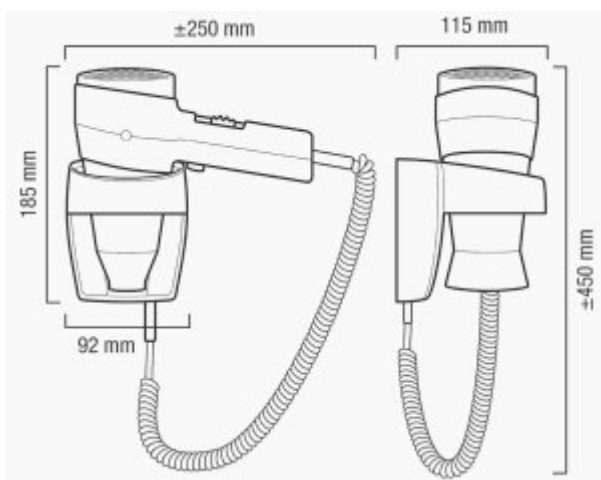

## Hair dryer R501MAX

- Ripple wire SECURITY heating element
- Slide switch: 2 airflow settings, 3 air temperature settings
- COOL air setting
- On/Off push button
- Concentrator nozzle
- Wall holder with On/Off safety switch

Assembly type	Wall-Mounted
Finish	Black
ElectroStop system	No
Slide switch	2 airflow settings, 3 air temperature settings
Power	1800 W

The ACTION SUPER PLUS 1800 BLACK hair dryer is a small and elegant product that is perfect as equipment for hotel bathrooms. The R501MAX dryer is made in Switzerland and is suitable for wall mounting.