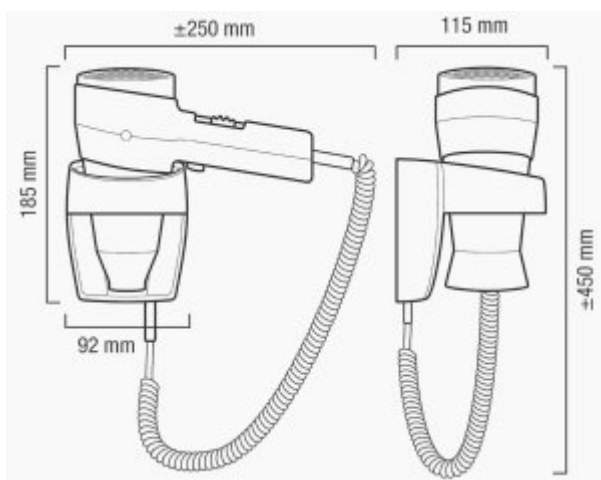

Hair dryer R502

- Ripple wire SECURITY heating element
- Slide switch: 2 air flow settings, 3 air temperature settings
- COOL air setting
- On/Off push button
- Concentrator nozzle
- Wall holder with On/Off safety switch

Assembly type	Wall-Mounted
Finish	White
ElectroStop system	No
Slide switch	2 airflow settings, 3 air temperature settings
Power	1200 W

The ACTION SUPER PLUS 1200 WHITE hairdryer is a small and elegant product that is perfect as equipment for hotel bathrooms. The R502 hairdryer is made in Switzerland and is suitable for wall mounting.