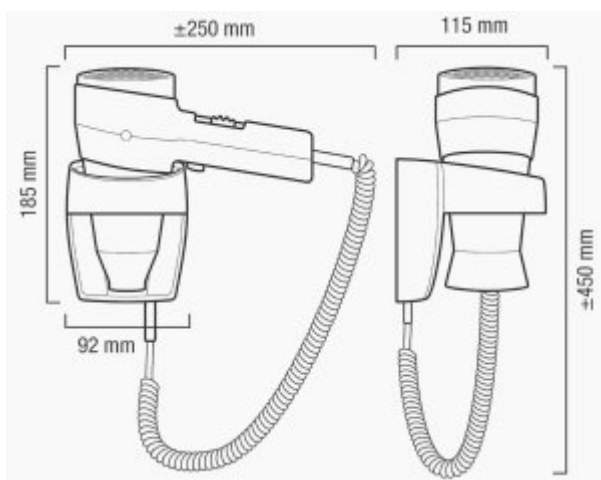

Hair dryer R502+

- Ripple wire SECURITY heating element
- Slide switch: 2 air flow settings, 3 air temperature settings
- COOL air setting
- On/Off push button
- Concentrator nozzle
- Wall holder with On/Off safety switch

Assembly type	Wall-Mounted
Finish	White
ElectroStop system	No
Slide switch	2 airflow settings, 3 air temperature settings
Power	1600 W

The ACTION SUPER PLUS 1600 WHITE hair dryer is a small and elegant product that is perfect as equipment for hotel bathrooms. The R502+ dryer is made in Switzerland and is suitable for wall mounting.