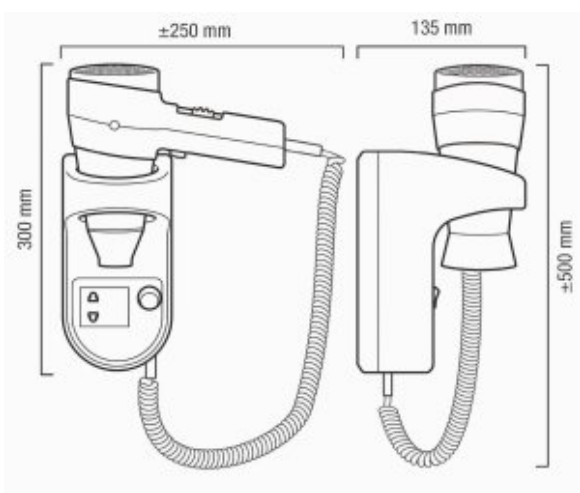

Hair dryer R511

- Ripple wire SECURITY heating element
- Slide switch: 2 air flow settings, 3 air temperature settings
- COOL air setting
- On/Off push button
- Concentrator nozzle
- Wall holder with On/Off safety switch
- Shaver socket 110-120V and 220-240V
- Safety isolating transformer

Assembly type	Wall-Mounted
Finish	Silver
ElectroStop system	No
Air temperature control switch	3 settings
Air flow control switch	2 settings
Shaver socket	110-120V and 220-240V
Power	1600 W

ACTION SUPER PLUS 1600 SHAVER SILVER R511 hairdryer with shaver socket is an elegant finish to any hotel room. The body is made of silver and chrome elements.