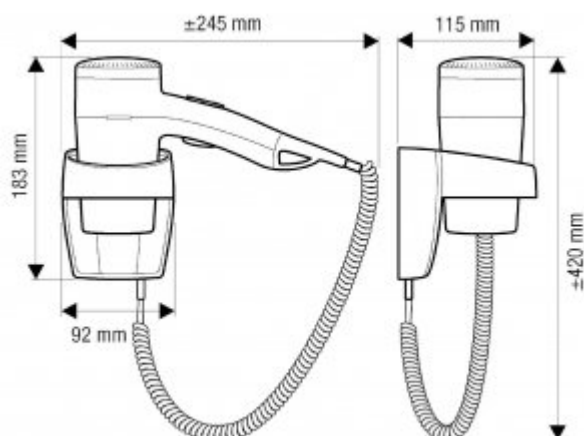

Hair dryer R601

- On / off button
- Safety transformer
- Automatic safety switch On / Off
- Handle safety switch
- Heating spiral protection

Hotel hair dryer with shaver socket, an elegant and reliable product made in Switzerland
1100 watts