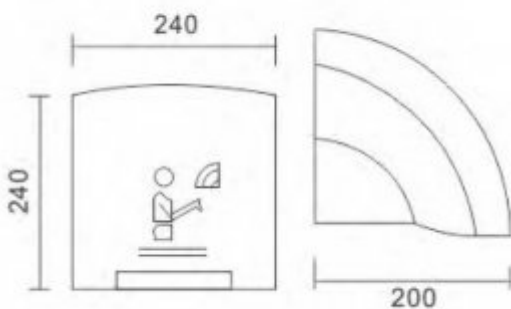

## Hand dryer MBBA

- 20-30 seconds of drying hands,
- 1800W power
- Blowing 12m / s
- Automatic action on the photocell.
- IPX1 protection

Housing	ABS material
Finish	White
Action	Photocell
Dimensions	240x240x200 mm
Tension	220 – 240 V, 50 Hz
Total power	1800 W
Air velocity	43,2 km/h
Drying time	20-30 s