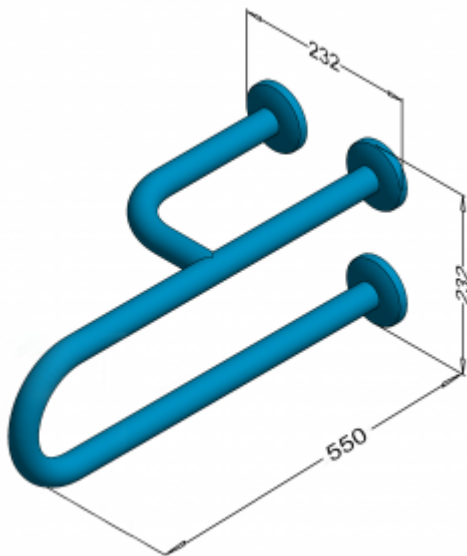

## Handrail for disabled basin tripod left 55cm PSP 155L

- Masking rosettes with a click system
- Corrosion-resistant
- Mounting kit included
- Easy to clean

Material	AISI 304 stainless steel
Finish	Gloss
Handrail type	Basin left
Handrail length	550 mm
Tube diameter	Ø 32 mm
The wall thickness :	1,5 mm
Maximum capacity	150 kg
Hole diameter	Ø 7 mm
Number of fixing holes:	9
Includes	6x65 mm screws, 8x65 mm plugs

Left basin handrail for disabled people, 550 mm long, general-purpose, made of polished or matt stainless steel tube, 32 mm diameter. We use this type of handrail in the washbasin. The handles are equipped with masking rosettes with a click system, which allows mounting the masking rosette without the use of mounting glue.