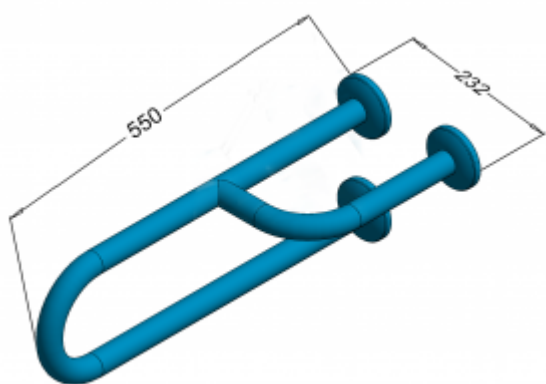

## Handrail for disabled basin tripod right 55cm PSP 155P

- Masking rosettes with a click system
- Corrosion resistant
- Mounting kit included
- Easy to clean

Material	AISI 304 stainless steel
finish	Gloss
Handrail type	Basin right
Handrail length	550 mm
Tube diameter	Ø 32 mm
The wall thickness :	1,5 mm
Maximum capacity	150 kg
Hole diameter	Ø 7 mm
Number of fixing holes:	9
Includes	6x65 mm screws, 8x65 mm plugs

Right basin handrail for disabled people, 550 mm long, general purpose, made of polished or matt stainless steel tube , 32 mm diameter. We use this type of handrail in the wash basin. The handles are equipped with masking rosettes with a click system, which allows mounting the masking rosette without the use of mounting glue.