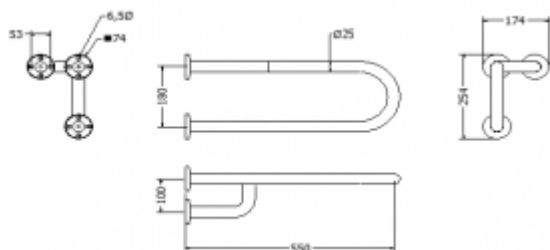

Handrail for disabled basin tripod right 55cm PTP 155P

- Masking rosettes with a click system
- Corrosion-resistant
- Mounting kit included
- Easy to clean

Material	AISI 304 stainless steel
Handrail type	Basin right
Handrail length	550 mm
Tube diameter	Ø 25 mm
The wall thickness :	1,5 mm
Maximum capacity	120 kg
Hole diameter	Ø 8 mm
Number of fixing holes:	9
Includes	6x65 mm screws, 8x65 mm plugs

Right basin handrail for disabled people, 550 mm long, general-purpose, made of stainless steel tube, 25 mm diameter. We use this type of handrail in the washbasin. The handles are equipped with masking rosettes with a click system, which allows mounting the masking rosette without the use of mounting glue.