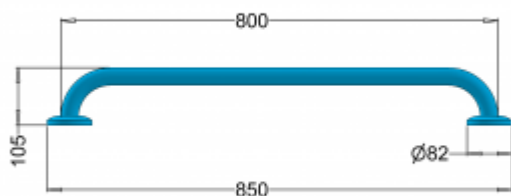

Handrail for disabled people 80cm PSP 888

- Two finishing options available: gloss (PSP 888) or mat (PSM 888)
- Smooth edges to prevent accidental catching and injury
- Masking rosettes with a click system
- Maximum lifting capacity of 180 kg
- Made of AISI 304 stainless steel
- Resistant to moisture, corrosion, rust and some acids
- Mounting kit included
- Easy to clean
- Certificate of the Polish Institute of Hygiene
- CE declaration of conformity
- National Declaration of Performance

Material	AISI 304 stainless steel
finish	Gloss (PSP 888) or Satin (PSM 888)
Handrail type	Straight
Handrail length	800 mm
Tube diameter	Ø 32 mm
The wall thickness :	1,5 mm
Maximum capacity	180 kg
Hole diameter	Ø 8 mm
Number of fixing holes:	6
Includes	6x70mm screws, 8x65mm pins

Product guarantee for practical competence, access to the area and the washbasin, shower toilet. Straight handrails can be a tool not only in bathrooms but also wherever there is one - as long as the assembly area has been appropriately needed. The 888 handrail is made of AISI304 steel and is available in two surface variants (satin or polished finish).

The handrail 888 is made of a 32 mm tube. Its length is up to 800 mm, and the maximum load capacity is up to 180 kg. It is adapted for wall mounting through masking rosettes with a block system. Moreover, thanks to the click system, the rosettes can be attached without the use of mounting glue.