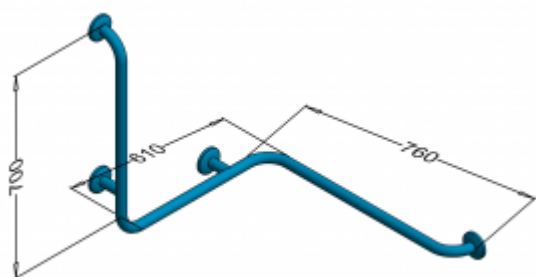

Handrail for the disabled, bathtub and shower right 70/61 / 75cm PSP 135P

- Two finishing options available: gloss (PSP 136) or mat (PSM 136)
- Maximum lifting capacity of 180 kg
- Made of AISI 304 stainless steel, resistant to corrosion, rust, and some acids
- Can be installed in rooms exposed to moisture
- The mounting kit included masking rosettes with a snap system
- Easy to clean

Material	AISI 304 stainless steel
Finish	Gloss (PSP 135P) or mat (PSM 135P)
Handrail type	Right Bathtub shower
Handrail length	700x610x760 mm
Tube diameter	Ø 32 mm
The wall thickness :	1,5 mm
Maximum capacity	180 kg
Hole diameter	Ø 7 mm
Number of fixing holes:	12
Includes	6x65 mm screws, 8x65 mm plugs

Right-hand shower handrail for people with disabilities 700x610x760mm long, general-purpose, made of polished or matt stainless steel 32 mm diameter. We use this type of handrail in the shower area. The handles are equipped with masking rosettes with a click system, which allows mounting the masking rosette without the use of mounting glue.