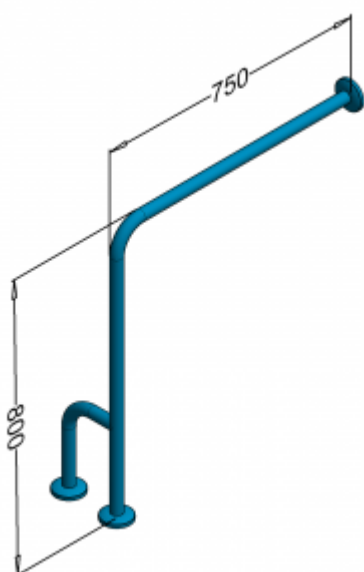

## Handrail for the disabled wall floor right 75 / 80cm PSP 177P

- Two finishing options available: gloss (PSP 177P) or mat (PSM 177P)
- Smooth edges to prevent accidental catching and injury
- Maximum lifting capacity of 180 kg
- Made of AISI 304 stainless steel, resistant to corrosion, rust, and some acids
- Can be installed in rooms exposed to moisture
- The mounting kit included masking rosettes with a snap system
- Easy to clean Certificate of the Polish Institute of Hygiene
- CE declaration of conformity
- National Declaration of Performance

Material	AISI 304 stainless steel
Finish	Gloss (PSP 177P) or mat (PSM 177P)
Handrail type	Wall and floor right
Handrail length	750x800 mm
Tube diameter	Ø 32 mm
The wall thickness :	1,5 mm
Maximum capacity	180 kg
Hole diameter	Ø 8 mm
Number of fixing holes:	9
Includes	6x65 mm screws, 8x65 mm plugs

Right wall and floor mounted handrail for disabled people, length 750x800mm, general purpose, made of polished stainless steel tube or matt 32 mm diameter. We use this type of handrail in the washbasin, shower and toilet area. The handles are equipped with masking rosettes with a click system, which allows mounting the masking rosette without the use of mounting glue.